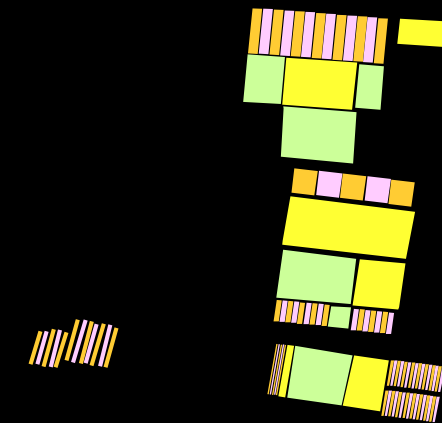

# Spatial Patterns of Pompton: CHECKERBOARD

Amanda Bayley  
Thesis Studio

1"=150'  
0' 150' 300' 600'

Checkerboard Pattern

## checkerboard

"have two or three patch types of similar size alternating across the area" ie: fields of different crops

*Forman, Richard T. T. 1995. Land Mosaics: The ecology of landscapes and regions. Cambridge: Cambridge University Press.*

Description

Photo-Van Vugt Greenhouses

Pompton Checkerboard Pattern